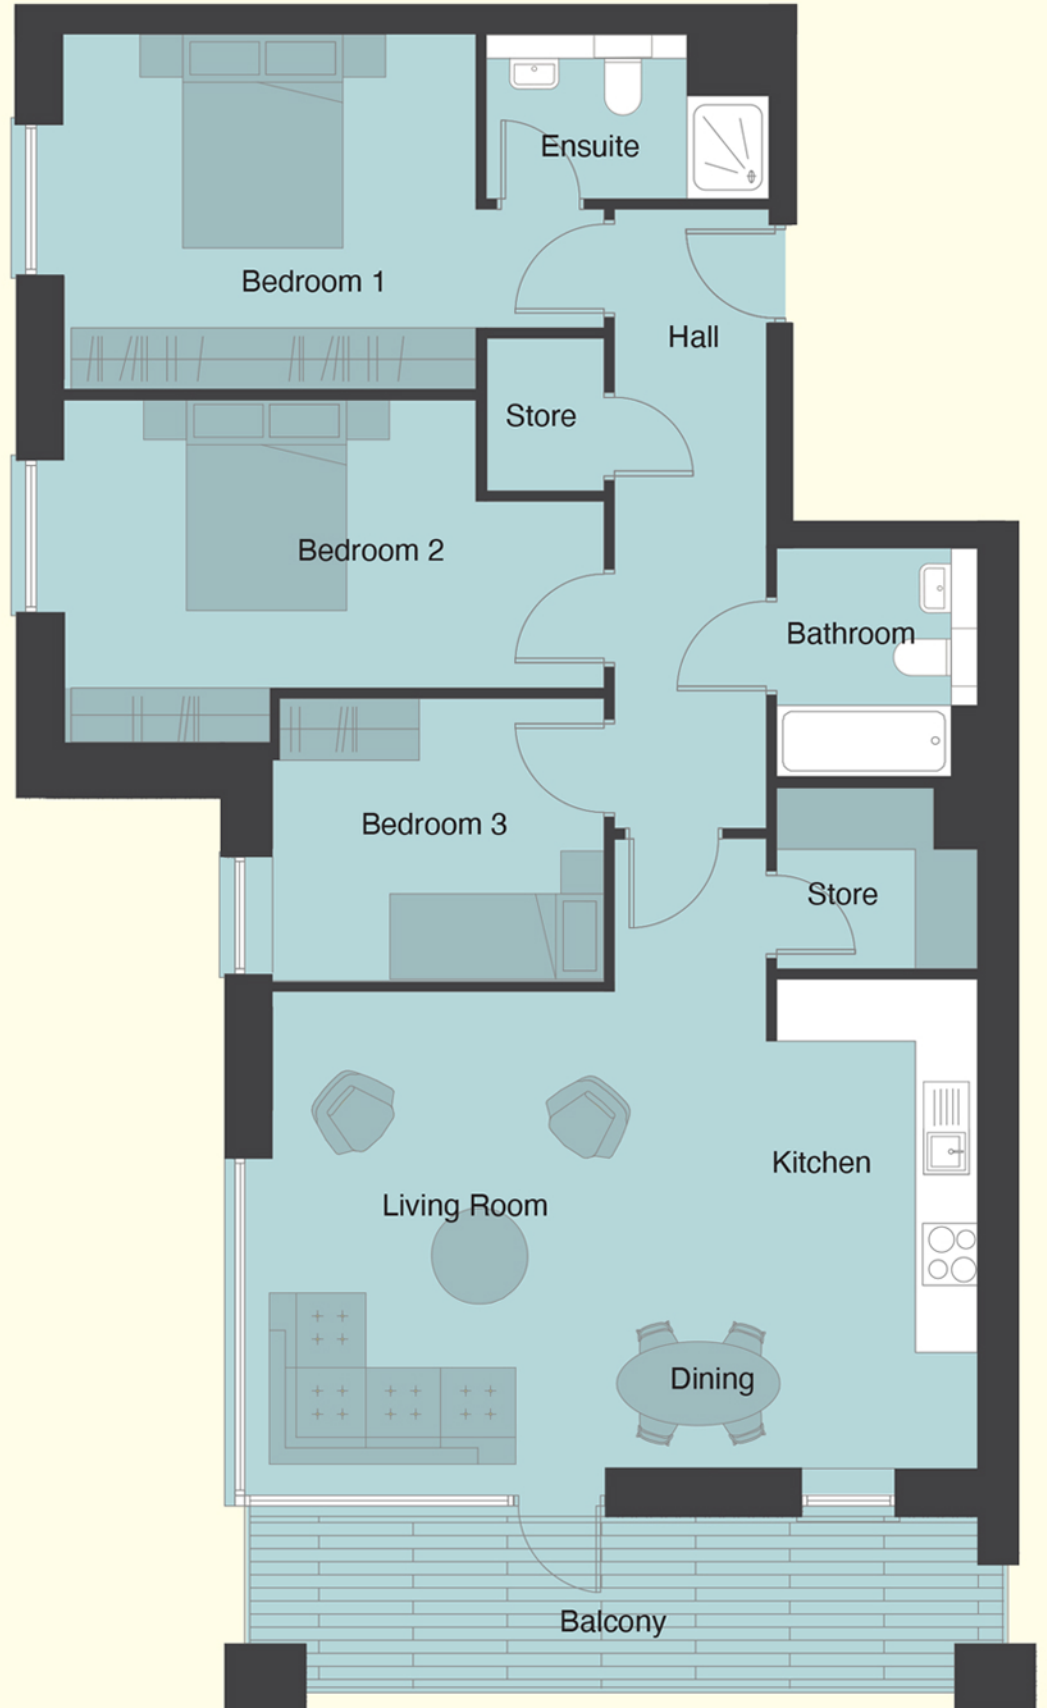

## TYPICAL APARTMENTS

BER A2/A3

### 3 Bedroom Apartment

Internal Area 99 sqm / 1,065 sqft

No's: 6, 11, 16 & 21