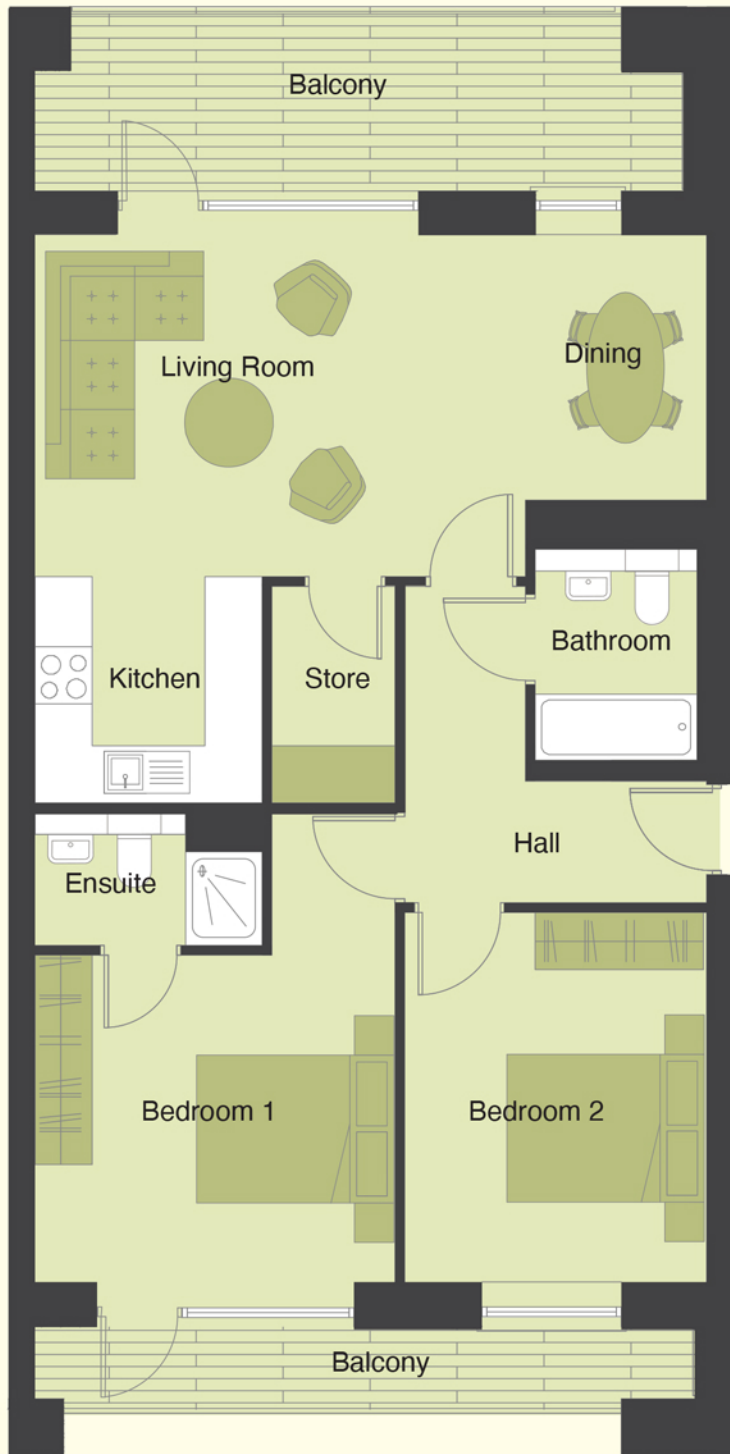

# TYPICAL APARTMENTS

BER A2/A3

## 2 Bedroom Apartment

Internal Area 80 sqm / 861 sqft

No's: 32,37,42,45 & 48 Handed: 76,79,82,85 & 88